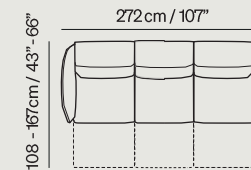

## Versatility and configurations

The abacus «Versions and Compositions» shows all the versatility of the project. In particular, as in the examples below:

088

F46

F50+F38+F52

F84+481

F84+489+217