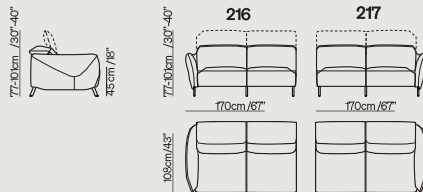

Sofa with arm