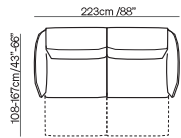

Moodboard cold neutral

Together with the moodboard of coverings and materials, the Style Centre harmonizes the sofa with furniture and accessories to complete the interior design project.

F46

Sofa: Lima C267
Feet Finish: FT 79 Matt Black