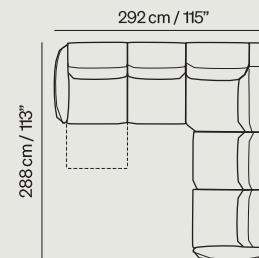

## Versatility and configurations

The abacus «Versions and Compositions» shows all the versatility of the project. In particular, as in the examples below:

088

F46

F50+F38+F52

F84+481

F84+489+217