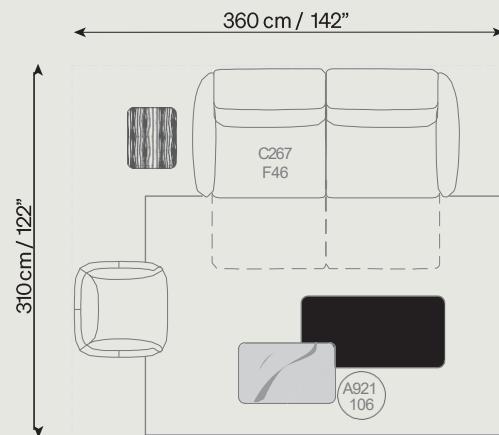

### Power adjustable headrest

that can be adjusted separately for optimum head support (Manual on stationary versions)

**USB Port** to comfortably charge your devices.

**DIM: 11sqm / 118sq ft**

**DIM: 12,5sqm / 135sq ft**

**DIM: 14,5sqm / 156sq ft**

**DIM: 17,5sqm / 188sq ft**