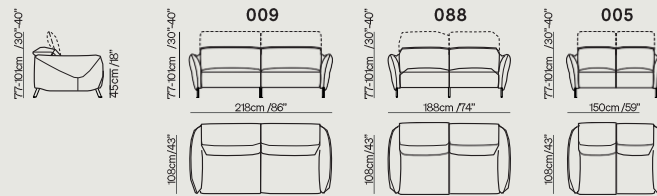

Choose your Lima

The Lima project is extremely versatile thanks to its 18 SKUs that allow us to create unlimited configurations suitable for any space, from the stores to our customers' homes.

Sofa