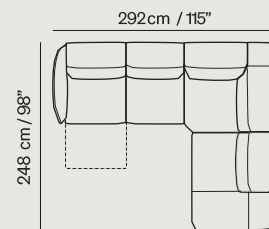

## Versatility and configurations

The abacus «Versions and Compositions» shows all the versatility of the project. In particular, as in the examples below:

088

F46

F50+F38+F52

F84+481

F84+489+217