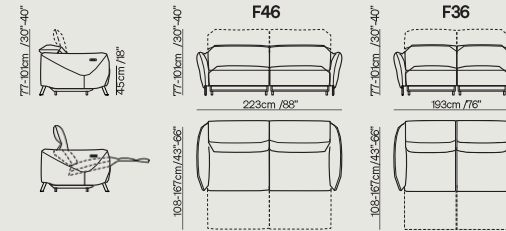

Dual power motion sofa