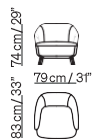

DREAM20J4

O88

Sofa: Lima C267  
Feet Finish: FT 79 Matt Black

AFRODITE  
78.0180.10

233

Occasional Chair: Damen C219  
Feet Finish: FT 79 Matt Black

MINERVA  
68.0054.06

Central Table: Cabaret  
90cm/35" x 90cm/35" H34cm/13"  
Silver Walnut/Ice  
T18412X