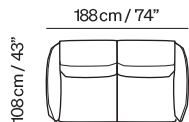

Sofa: Lima C267
Feet Finish: FT 79 Matt Black