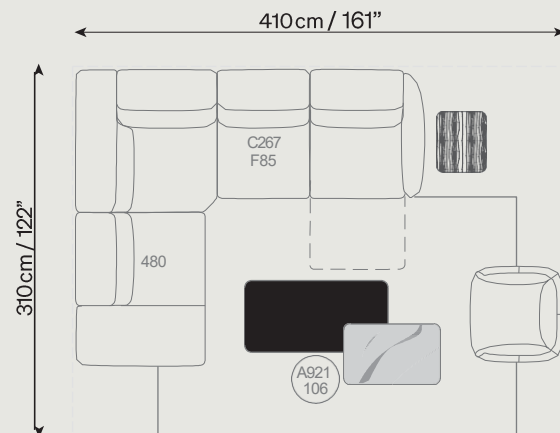

### Power adjustable headrest

that can be adjusted separately for optimum head support (Manual on stationary versions)

**USB Port** to comfortably charge your devices.

**DIM: 11sqm / 118sq ft**

**DIM: 12,5sqm / 135sq ft**

**DIM: 14,5sqm / 156sq ft**

**DIM: 17,5sqm / 188sq ft**