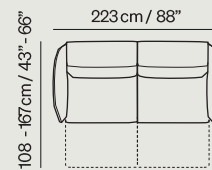

## Versatility and configurations

The abacus «Versions and Compositions» shows all the versatility of the project. In particular, as in the examples below:

088

F46

F50+F38+F52

F84+481

F84+489+217