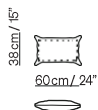

**DIM: 11sqm / 118sq ft**

**DIM: 12,5sqm / 135sq ft**

**DIM: 14,5sqm / 156sq ft**

**DIM: 17,5sqm / 188sq ft**

A0B7 DENVER

088

Sofa: Lima C267  
Feet Finish: FT 79 Matt Black

ITACA  
78.0192.06

233

Occasional Chair: Damen C219  
Feet Finish: FT 79 Matt Black

ITACA  
78.0192.06

385

Pillow: A800

ITACA  
78.0192.06

Central Table: Gate  
120cm/47" X 80cm/31" H38cm/15"  
Ash Brown/Matt Brown  
Q186010XOF

Decorative Object: Vase Steps  
D20cm/7,9" x H30cm/11,8"  
Yellow  
O978002XOF

Decorative Pillows:  
Luxor 45cm/18" x 33cm/13" Pearl/Yellow  
O926008XOF  
Luxor 45cm/18" x 45cm/18" Pearl/Tulip Yellow  
O926001XOF  
Sharm 45cm/18" x 33cm/13" Yellow/Lilac  
O925005XOF