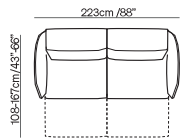

Moodboard cold neutral

Together with the moodboard of coverings and materials, the Style Centre harmonizes the sofa with furniture and accessories to complete the interior design project.

F46

Sofa: Lima C267
Feet Finish: FT 79 Matt Black