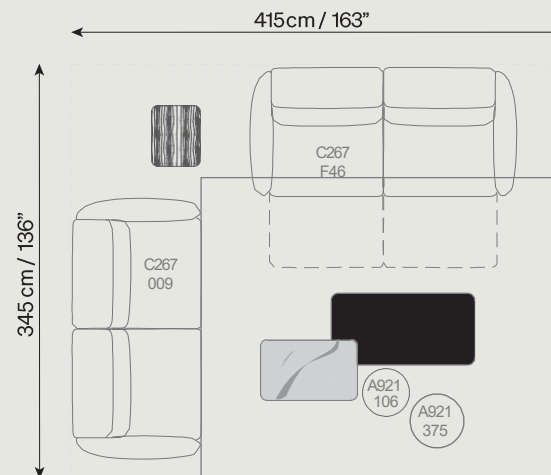

## Layout examples

It's possible to highlight the versatility of the project even with different layouts, suggesting the creation of various roomsets to show the optimization of spaces in any living area.

**DIM: 11sqm / 118sq ft**

**DIM: 12,5sqm / 135sq ft**

**DIM: 14,5sqm / 156sq ft**

**DIM: 17,5sqm / 188sq ft**