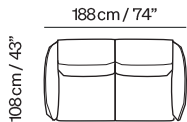

Sofa: Lima C267
Feet Finish: FT 79 Matt Black